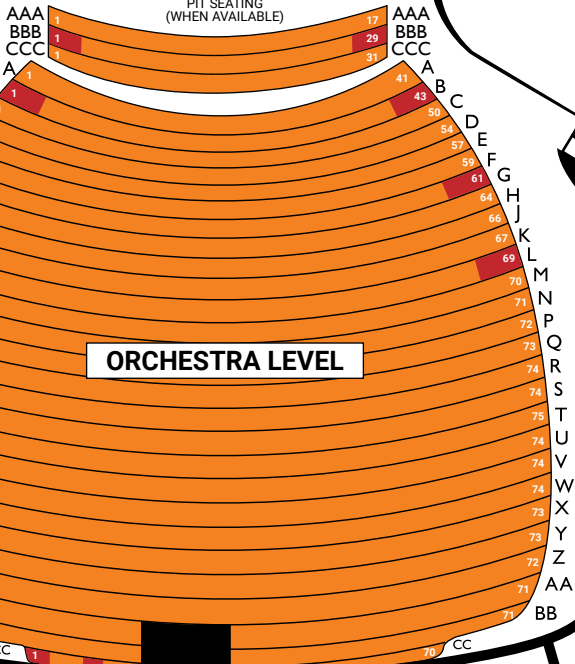

# STAGE

ADA ACCESSIBLE SEATING LOCATIONS

PIT SEATING (WHEN AVAILABLE)

WOMEN'S RESTROOM

MEN'S RESTROOM

ELEVATORS

ACCESS RAMP TO DOOR 1

STAIRS TO LOUNGE

# LOBBY

ENTRANCE

ENTRANCE

BOX OFFICE (ACROSS BREEZEWAY)

## TERRACE LEVEL SEATING

## BALCONY LEVEL SEATING