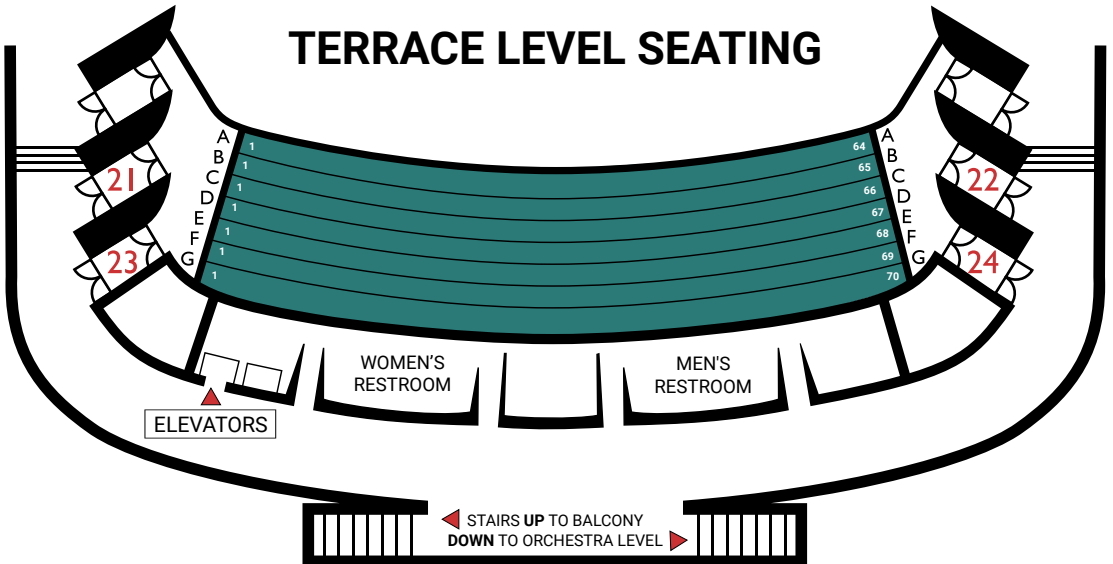

# STAGE

ADA ACCESSIBLE SEATING LOCATIONS

PIT SEATING (WHEN AVAILABLE)

WOMEN'S RESTROOM

MEN'S RESTROOM

ELEVATORS

ACCESS RAMP TO DOOR 1

STAIRS TO LOUNGE

# LOBBY

ENTRANCE

ENTRANCE

BOX OFFICE (ACROSS BREEZEWAY)

## TERRACE LEVEL SEATING

## BALCONY LEVEL SEATING